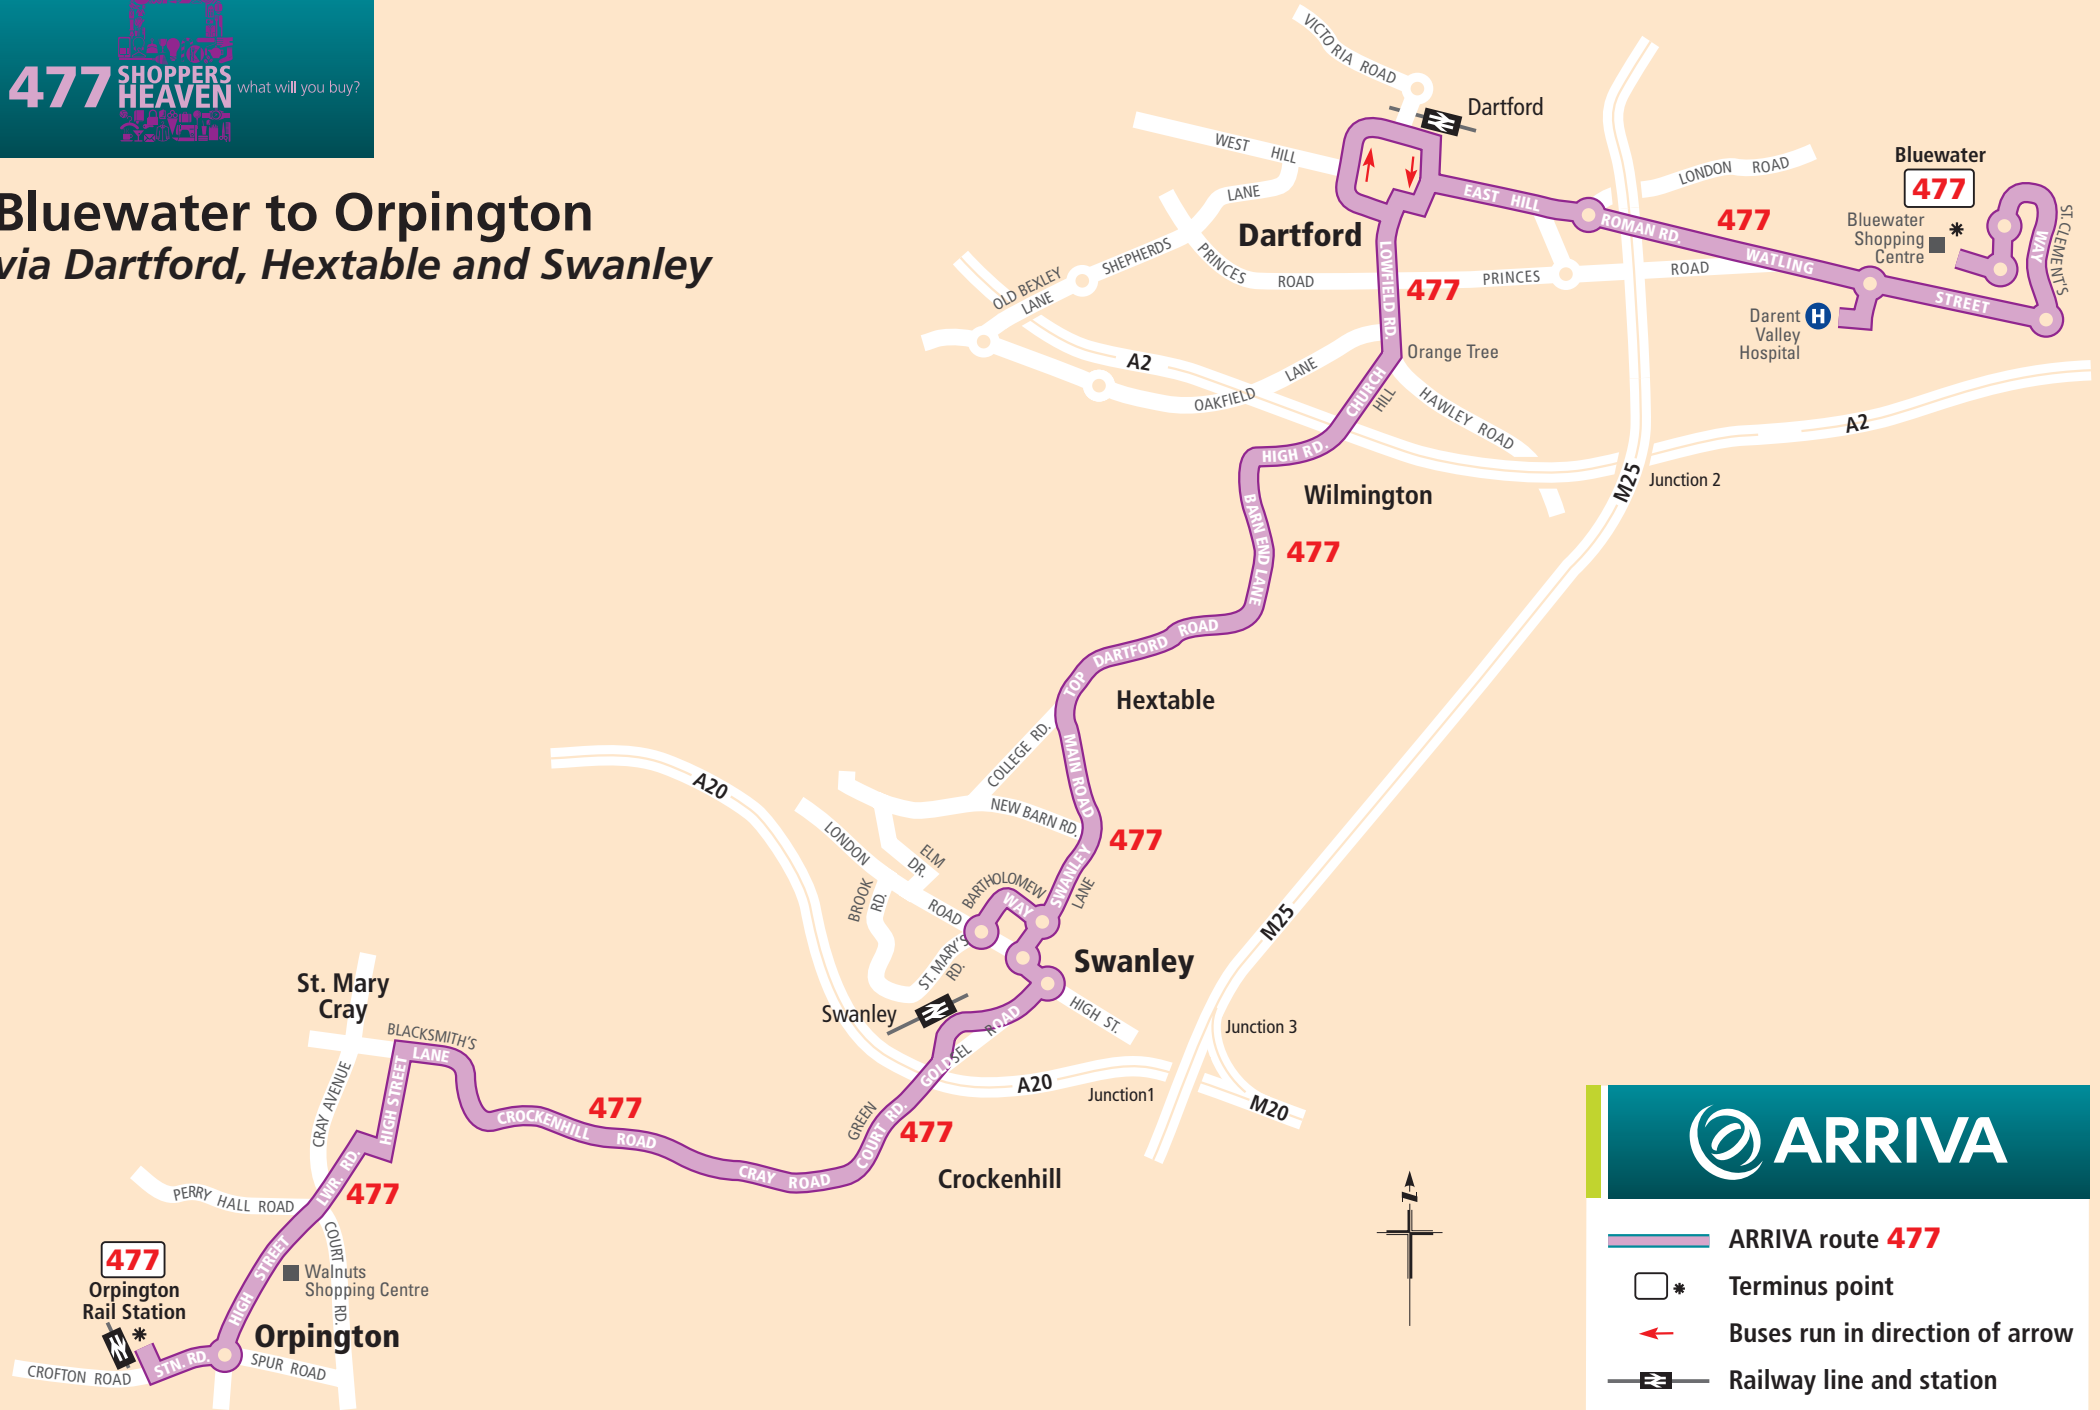

# Bluewater to Orpington via Dartford, Hextable and Swanley

- ARRIVA route **477**
- Terminus point
- Buses run in direction of arrow
- Railway line and station